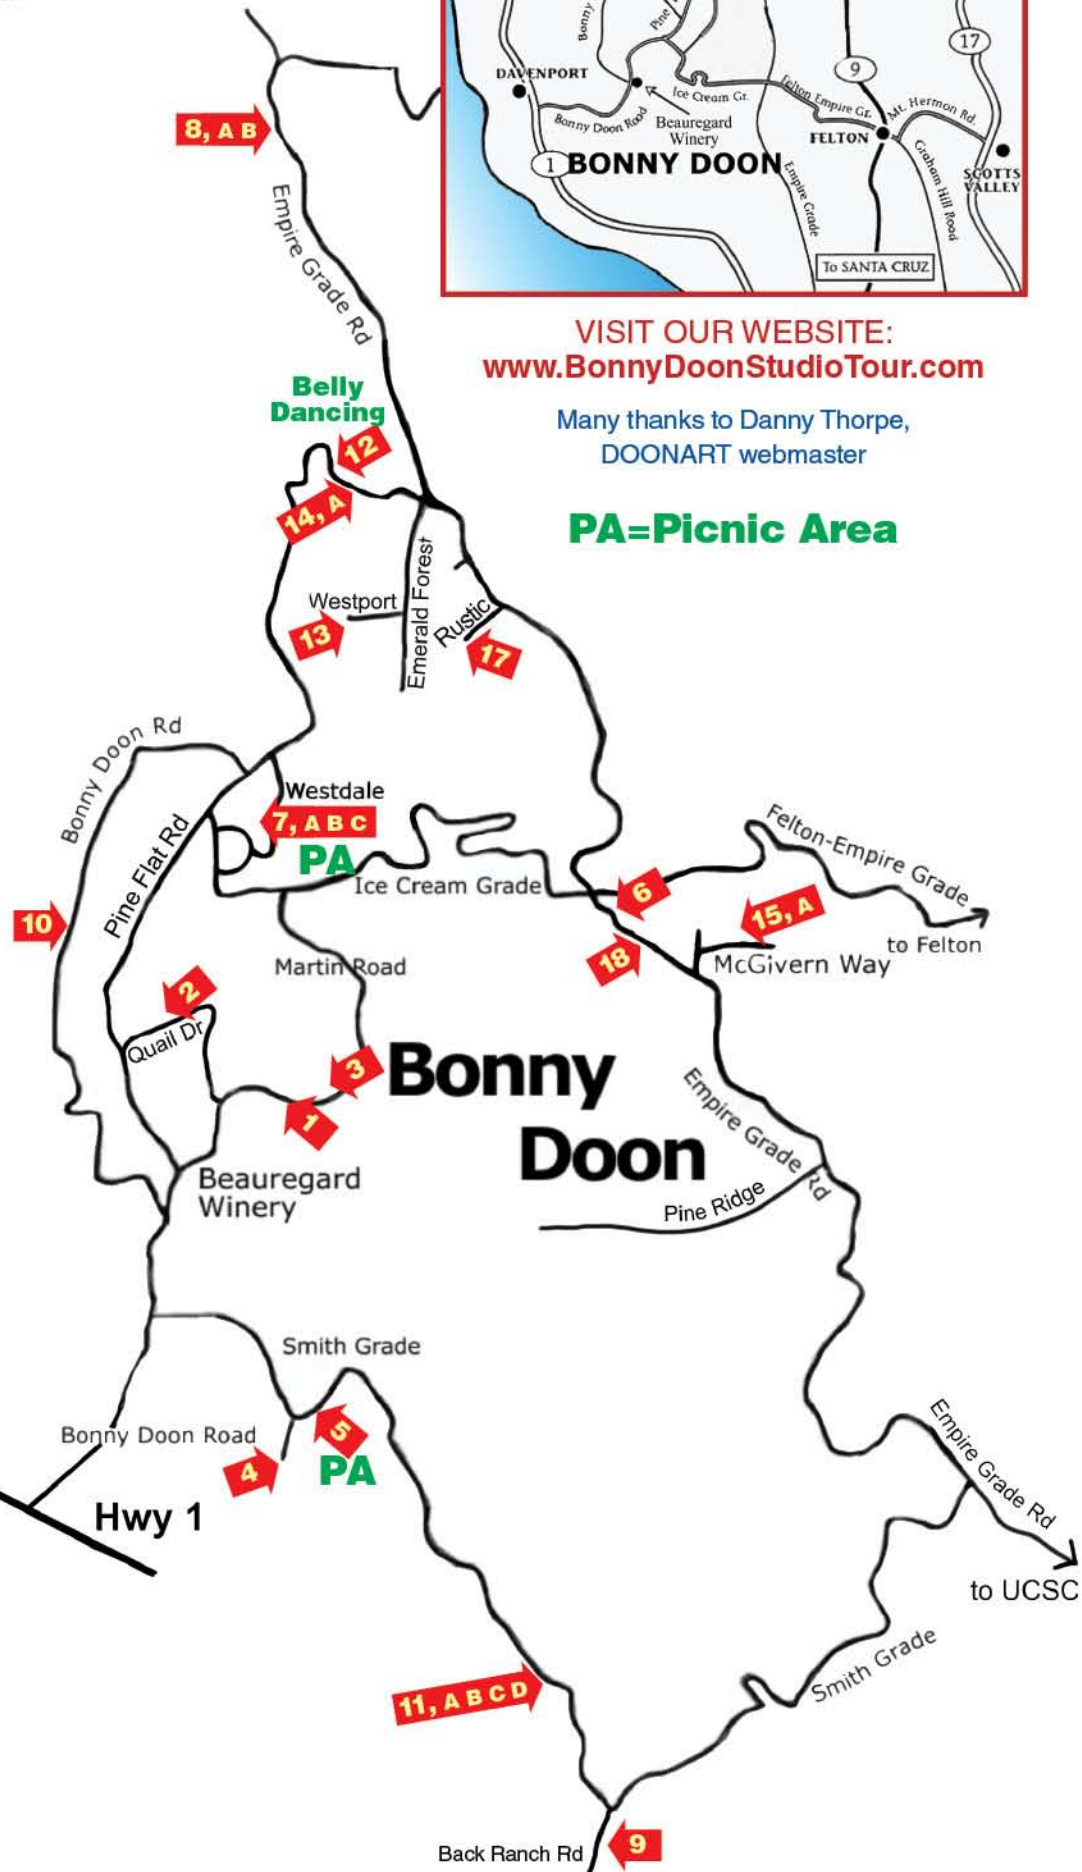

SPONSORED BY:

ARTS
COUNCIL
SANTA
CRUZ
COUNTY