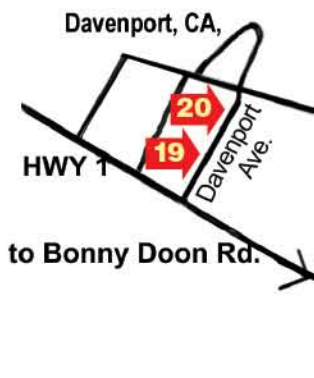

SPONSORED BY:

ARTS
COUNCIL
SANTA
CRUZ
COUNTY