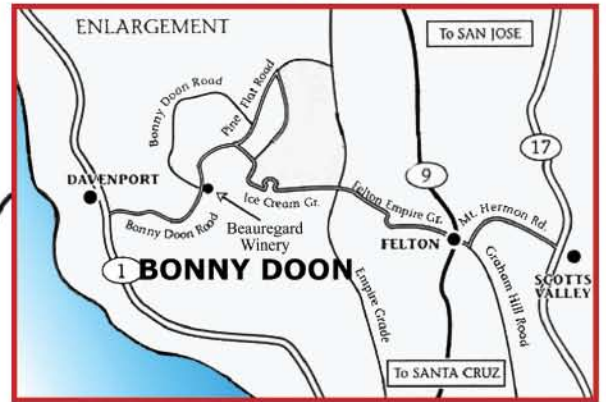

DOONART

Bonny Doon Studio Tour

2015 Artist Guide

- Janet Azevedo.....#14A
- Steve Baranowski.....#20
- Suzanne Barrett.....#17
- Eva Bernstein.....#2
- Barbara Codd.....#11B
- Ed Dickie.....#19
- Tim Eagan.....#13
- Suzanne Elliott.....#15
- Su Evers.....#11D
- Joan Hellenthal.....#4
- Jennifer Hennig.....#8A
- Dianne Hoffman.....#11C
- Tessa Hope Hasty.....#1
- Nancy Howe.....#5
- Bob Hughes.....#7A
- Steve Hum.....#18
- Maryjo Koch.....#3
- Robyn Kruse.....#11A
- Mattie Leeds.....#6
- Linda Levy.....#7
- Leslie Morgan.....#11
- Suzi Norris.....#9
- Alison Parham.....#8
- Dyann Paynovich.....#8B
- Paula Prekowitz.....#7C
- Melinda Rugani.....#14
- Laurie & Joel Spray.....#10
- Eunice Van der Linden...#15A
- Sean Walker.....#12
- Liz Whitaker.....#7B

WHERE IS BONNY DOON?

VISIT OUR WEBSITE:
www.BonnyDoonStudioTour.com

Many thanks to Danny Thorpe,
DOONART webmaster

PA=Picnic Area